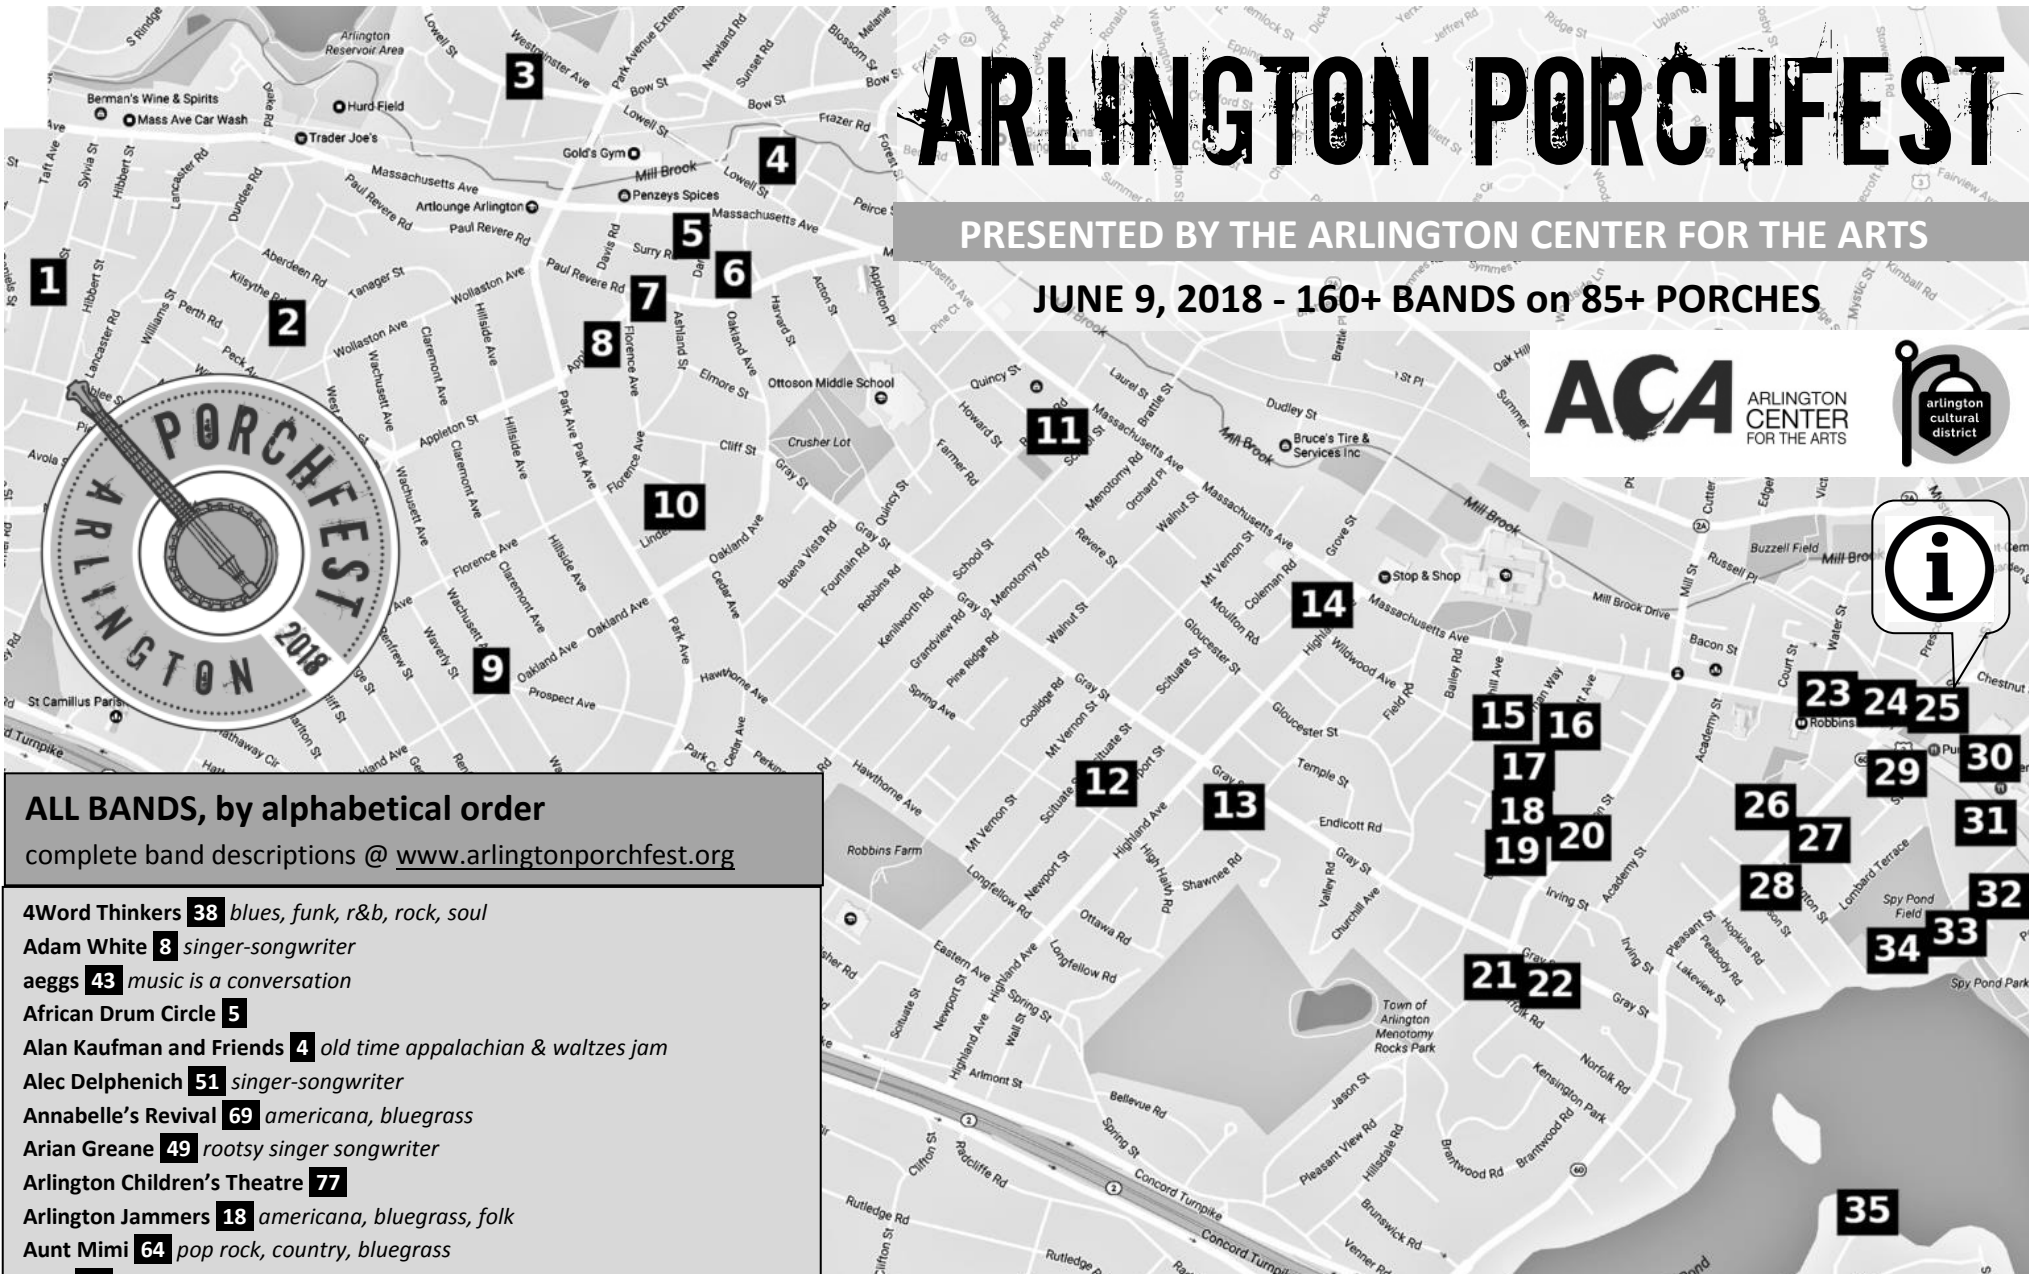

ARLINGTON PORCHFEST

PRESENTED BY THE ARLINGTON CENTER FOR THE ARTS

JUNE 9, 2018 - 160+ BANDS on 85+ PORCHES

ACA ARLINGTON CENTER FOR THE ARTS

ALL BANDS, by alphabetical order

complete band descriptions @ www.arlingtonporchfest.org

- 4 Word Thinkers **38** blues, funk, r&b, rock, soul
- Adam White **8** singer-songwriter
- aeggs **43** music is a conversation
- African Drum Circle **5**
- Alan Kaufman and Friends **4** old time appalachian & waltzes jam
- Alec Delphenich **51** singer-songwriter
- Annabelle's Revival **69** americana, bluegrass
- Arian Greane **49** rootsy singer songwriter
- Arlington Children's Theatre **77**
- Arlington Jammers **18** americana, bluegrass, folk
- Aunt Mimi **64** pop rock, country, bluegrass
- Baza **16** blues
- Beantown Buckaroos **63** western swing, country, tex-mex, cajun
- Bedford Falls Down **28** pop, r&b, singer-songwriter
- Bikini Whale **42** B-52's tribute band
- Bill and Dan's Acoustic Adventure **69** bluegrass, jazz
- Blue Train **69** bluegrass, blues, country, jazz, roots
- Bohemians **52** indie
- Box of Records **58** blues, rock
- Brian Church and Friends **14** folk singer songwriter
- Cassandra Lee and the Acoustic Project **49** folk, indie, singer songwriter
- Ceren Turkmenoglu-Bengisu Gokce **36** Turkish music
- Cliff Chuang **11** solo violin
- Cold Expectations **33** indie rock
- Collage **58** pop, singer-songwriter, Broadway
- Contemplation Quartet **23** jazz
- Dan & the Wildfire **72** americana rock
- Darol Anger & Emy Phelps **3** americana
- David Champagna **39** roots
- Deep Cuts **50** indie pop, punk, rock
- Devil Love **42** indie
- DnA's Evolution **62** rock
- Dogs in a Pile **35** kids, pop, rock, roots
- Double D & Friendz **48** soulful blues, rock, folk for kids and families
- Doug Greenfield **65** singer songwriter
- Down Home Funk **78** soulful, jazzy r&b
- Evenin' Slop **16** classic rock
- Eventides **61** acoustic folk rock
- Every Other Friday **74** rock
- FBGM **51** indie genderless/genreless duo
- Federico & The Breeze **66** americana folk roots
- Flock Of Chung! **38** americana, blues, pop, rock
- Floor People **46** indie pop rock
- Florie Namir **11** jazz singer songwriter
- Foggy Mountain Consort **84** renaissance & bluegrass fusion
- Gene Stamell **5** folk
- Ghosts & Shadows **33**
- Gianna Marzilli Ericson & Friends **36** Celtic, contra, and Swedish fiddle tunes
- Goh **40**
- Greane **24** roosty singer songwriter
- Grüvmeiners **78** brass band w/ accordion
- Guitars, Poets, and Popcorn **20**
- Helen **75** 3 brothers rock
- Hill's Pond Jugband **24** americana, blues, roots, country, jazz
- Hounds on an Island **5** jazz & blues, na'leans style
- In Ivy **21** folk indie singer songwriter
- IWP! **2** **71** rock
- Jason Sibi-Okumu **39** singer-songwriter from Kenya
- Jay Lapin **21** indie folk rock
- Jesse Williams Student Jazz Bands **30** brass, funk, jazz
- Jewels of Paradise **17** folkloric middle eastern music & dance
- Jim Waugh **47** singer songwriter, rock
- Joan Baldwin **19** visual artist
- Jodi Heights **10** singer songwriter
- John Mark **66** singer songwriter
- John Powhida **42** indie rock

CONTINUED on reverse...

ZONE 1: ARLINGTON HEIGHTS TO ARLINGTON CENTER

visit arlingtonporchfest.org for searchable, interactive map